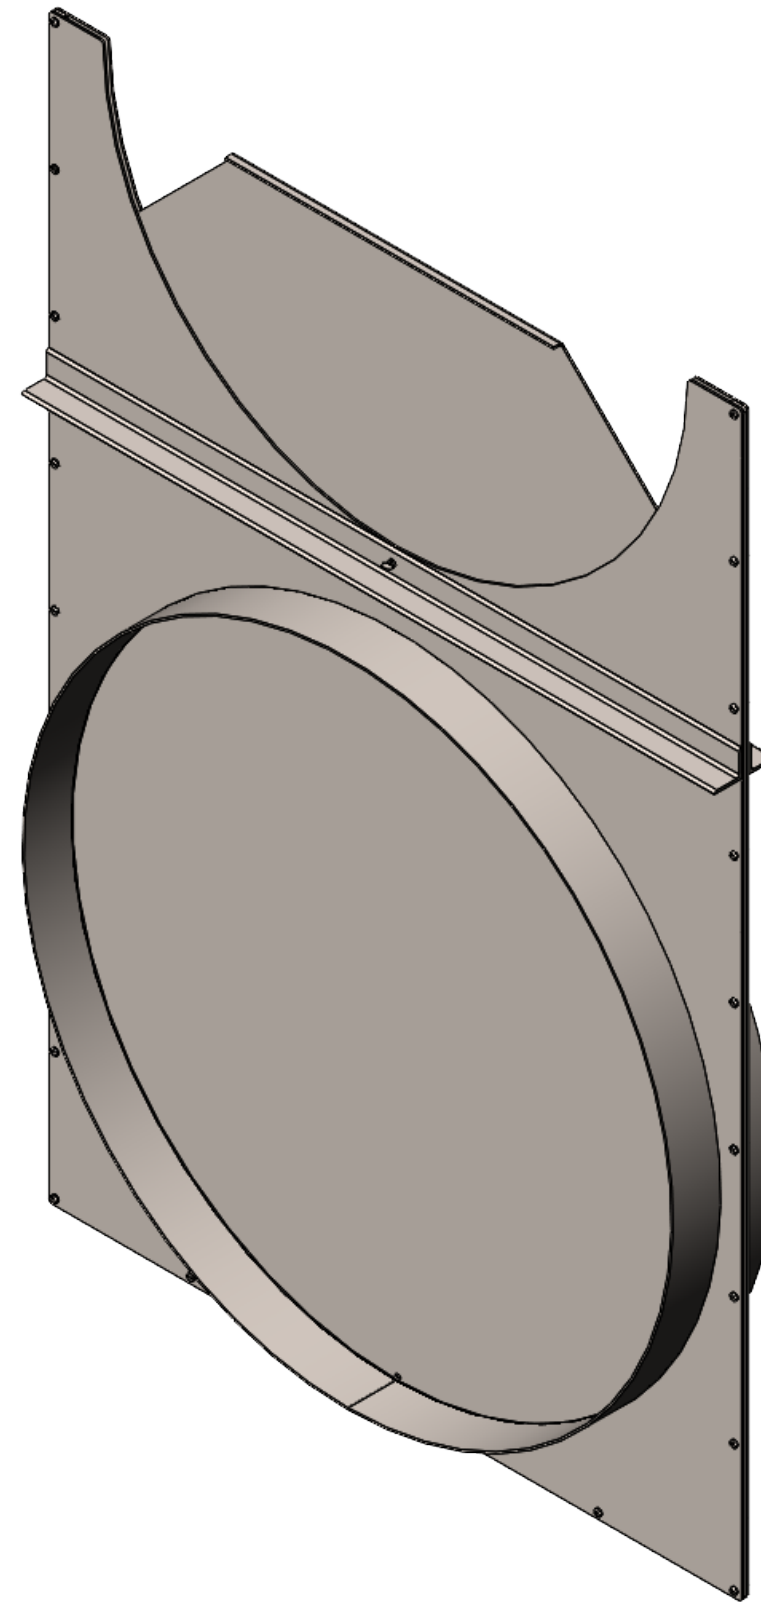

Winkler.

BLASTGATES

A division of AGI FABRICATORS LLC

7000 W Calumet Rd
Milwaukee, WI 53223
Phone (414) 438-6700
agifabricators.com

NOTICE:
THIS DRAWING AND DESIGN MADE EXCLUSIVELY FOR THE
PARTY NAMED IN THE TITLE BLOCK AND REMAINS THE
PROPERTY OF AGI FABRICATORS AND MAY NOT BE
REPRODUCED OR COPIED IN WHOLE OR PART BY ANY
METHOD WITHOUT PRIOR CONSENT OF AGI FABRICATORS

Scale: 1:10

Sheet

Winkler Blastgates

Drawn By: BJJ

Reviewed By: MJT

Project

48" Fabricated Full Blast Gate

Date