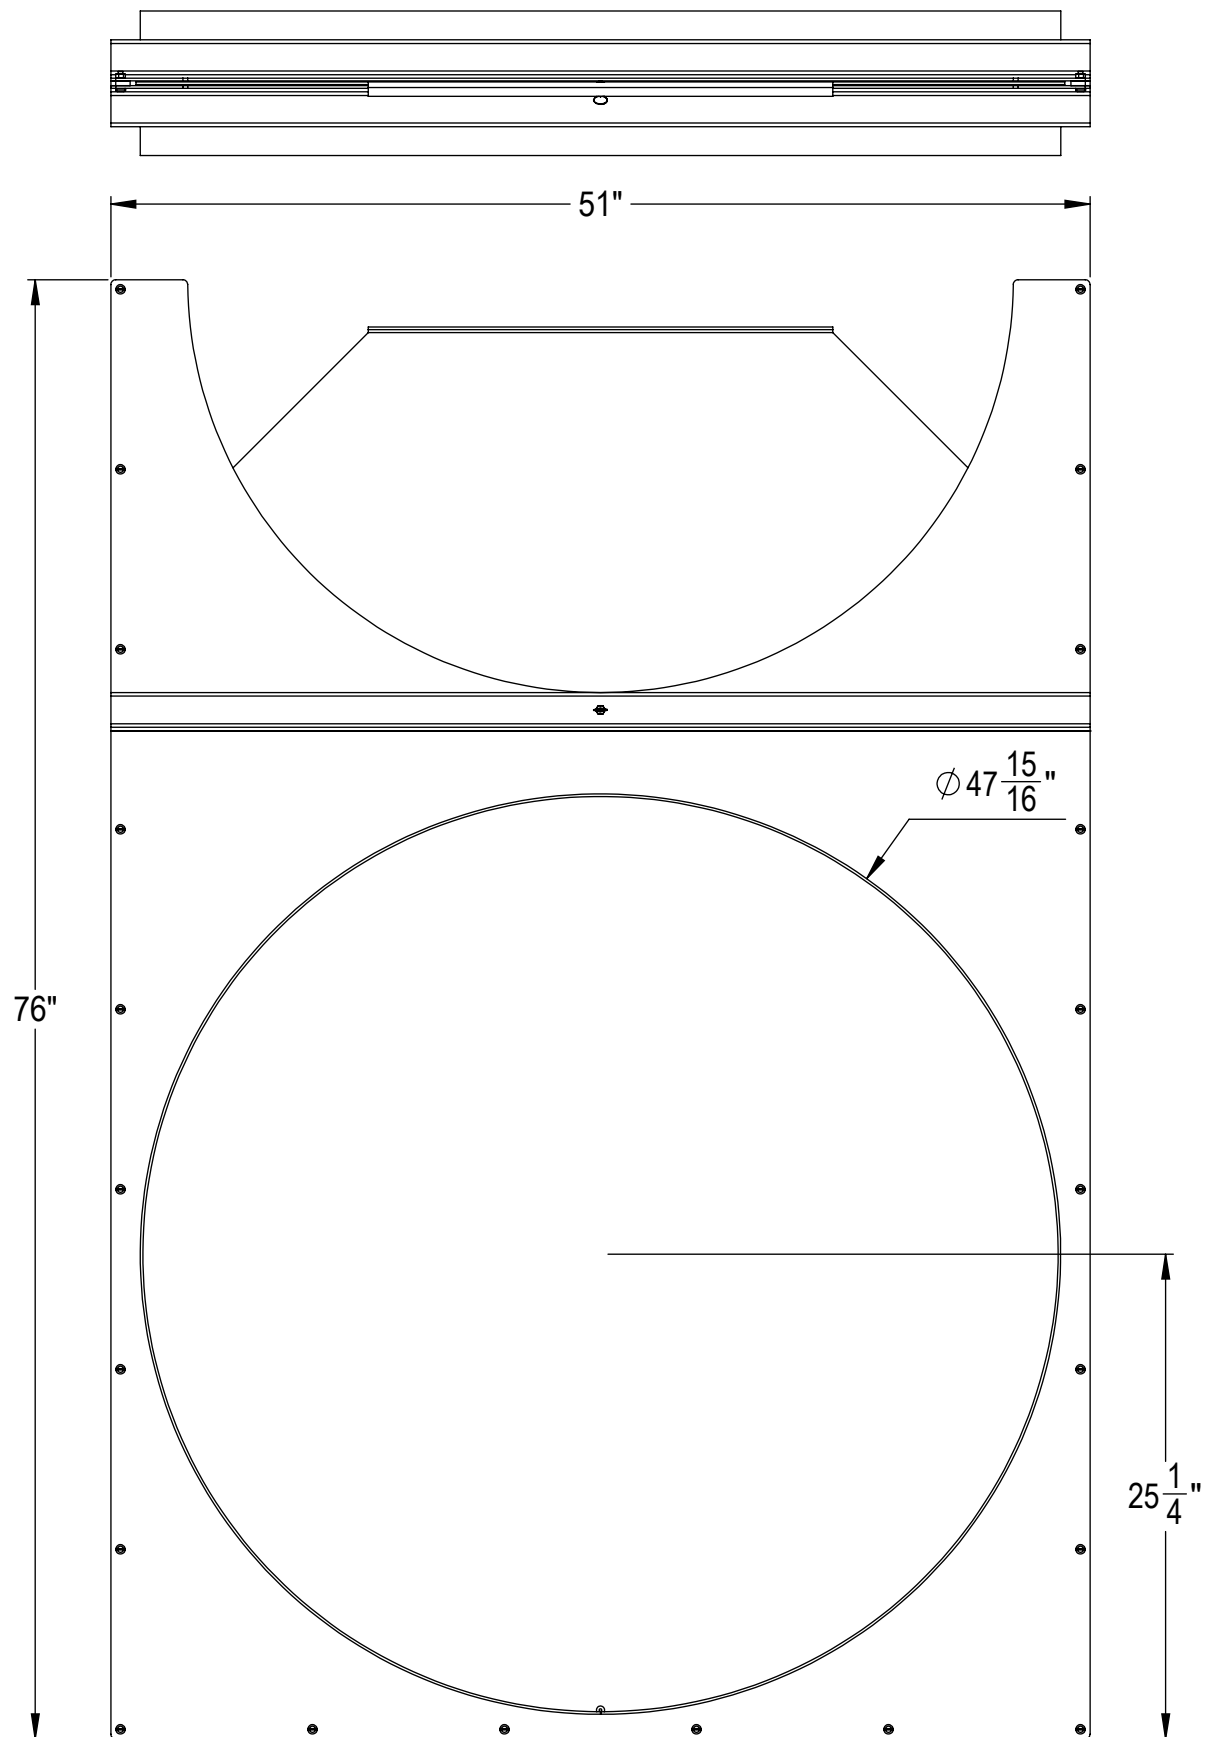

Scale: 1:10

Sheet

Winkler Blastgates

Drawn By: BJJ

Reviewed By: MJT

Project

48" Fabricated Full Blast Gate

Date

Thursday, April 8, 2021

Part No

FFG48

Sheet No

48 Inch