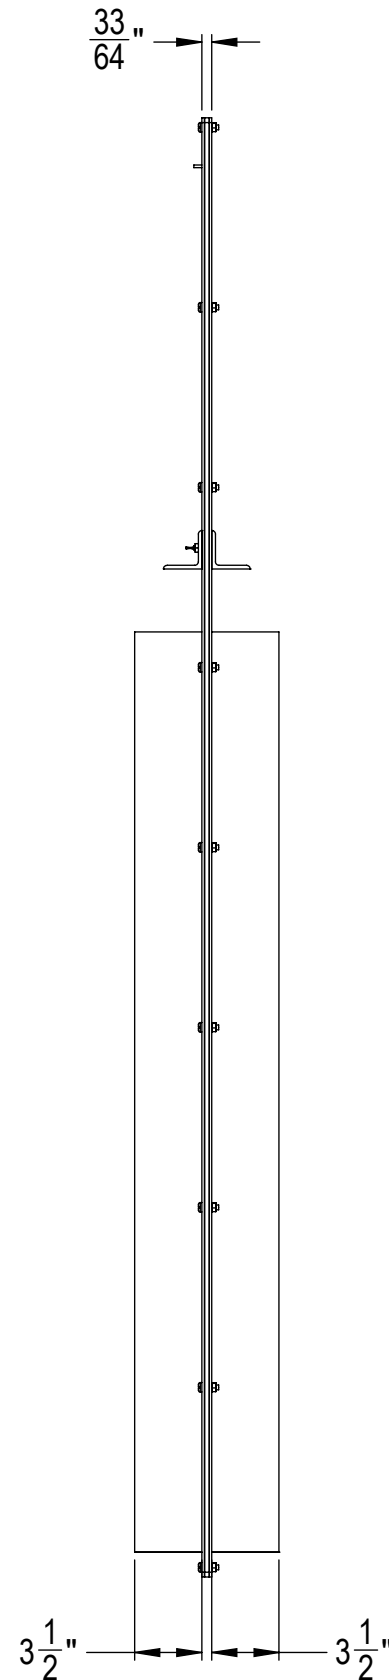

Winkler.

BLASTGATES

A division of AGI FABRICATORS LLC

7000 W Calumet Rd
Milwaukee, WI 53223
Phone (414) 438-6700
agifabricators.com

NOTICE:
THIS DRAWING AND DESIGN MADE EXCLUSIVELY FOR THE
PARTY NAMED IN THE TITLE BLOCK AND REMAINS THE
PROPERTY OF AGI FABRICATORS AND MAY NOT BE
REPRODUCED OR COPIED IN WHOLE OR PART BY ANY
METHOD WITHOUT PRIOR CONSENT OF AGI FABRICATORS

Scale: 1:10

Sheet

Winkler Blastgates

Drawn By: BJJ

Reviewed By: MJT

Project

48" Fabricated Full Blast Gate

Date

Thursday, April 8, 2021

Part No

FFG48

Sheet No

48 Inch